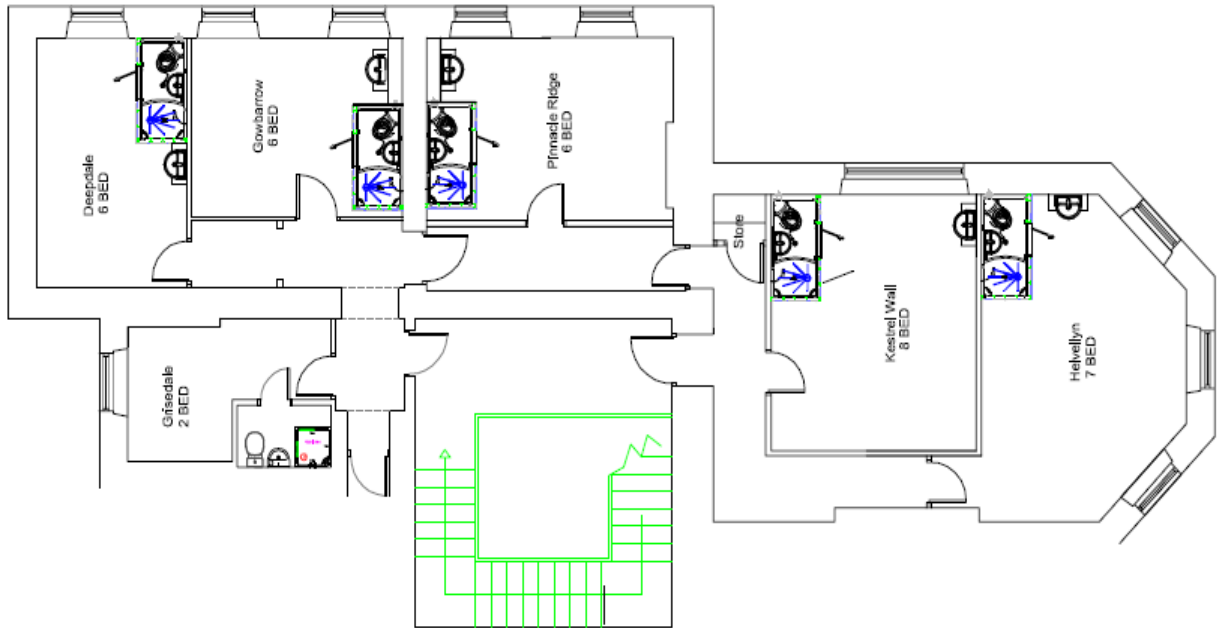

# NORTH WING ROOMING LIST

**Group:**

**Dates:**

<b>Helvellyn</b> (1 x T, 2 x B)	
1	
2	
3	
4	
5	
6	
7	

<b>Deepdale</b> (2 x T)	
1	
2	
3	
4	
5	
6	

<b>Kestrel Wall</b> (2 x T, 1 x B)	
1	
2	
3	
4	
5	
6	
7	
8	

<b>Gowbarrow</b> (2 x T)	
1	
2	
3	
4	
5	
6	

<b>Pinnacle Ridge</b> (2 x T)	
1	
2	
3	
4	
5	
6	

<b>Grisedale (Staff)</b> (Twin)	
1	
2	

<b>Eagles Crag (Outside Staff Annex)</b>	
1	
2	

<b>Eagles Nest (Outside Staff Annex)</b>	
1	
2	

T = Triple Bunk Bed, B = Bunk Bed, Twin = Two Single Beds