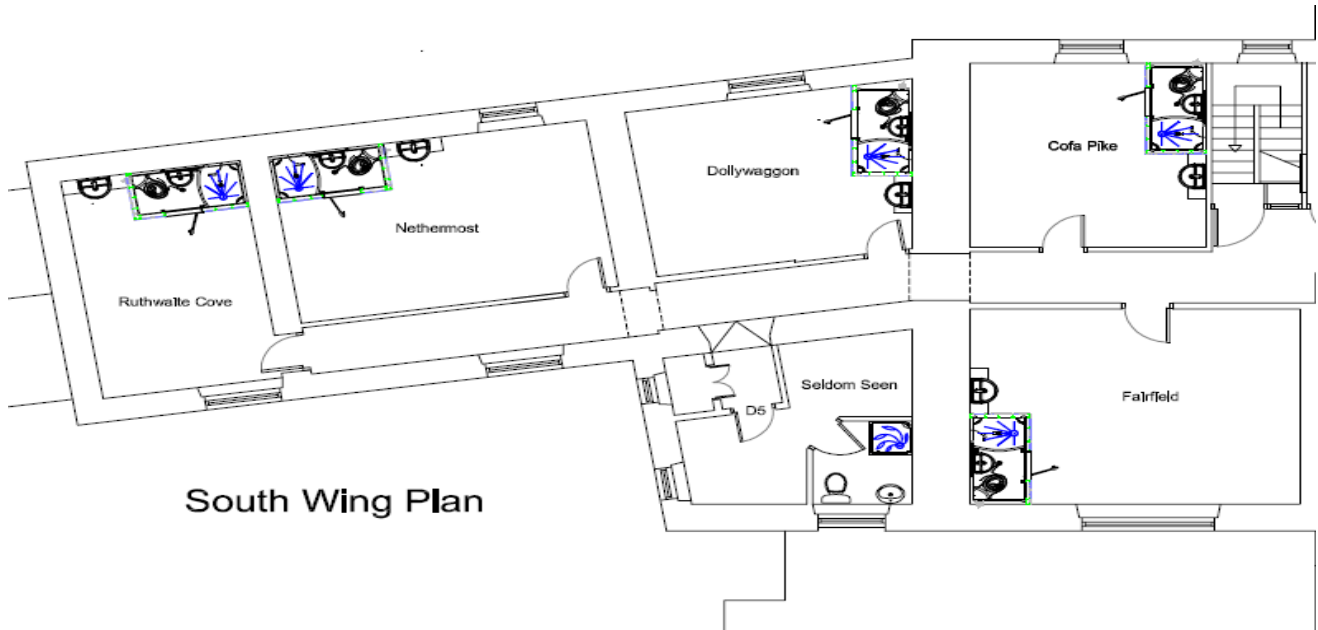

SOUTH WING ROOMING LIST

Group:

Dates:

<u>Ruthwaite Cove</u>	
(1 x T, 1 x B)	
1	
2	
3	
4	
5	

<u>Dollywaggon</u>	
(1 x T, 1 x B)	
1	
2	
3	
4	
5	

<u>Fairfield</u>	
(1 x T, 3 x B)	
1	
2	
3	
4	
5	
6	
7	
8	
9	

<u>Nethermost</u>	
(1 x T, 2 x B)	
1	
2	
3	
4	
5	
6	
7	

<u>Cofa Pike</u>	
(2 x T)	
1	
2	
3	
4	
5	
6	

<u>Seldom Seen (Staff)</u>	
(Twin)	
1	
2	

T = Triple Bunk Bed, B = Bunk Bed, Twin = Two Single Beds